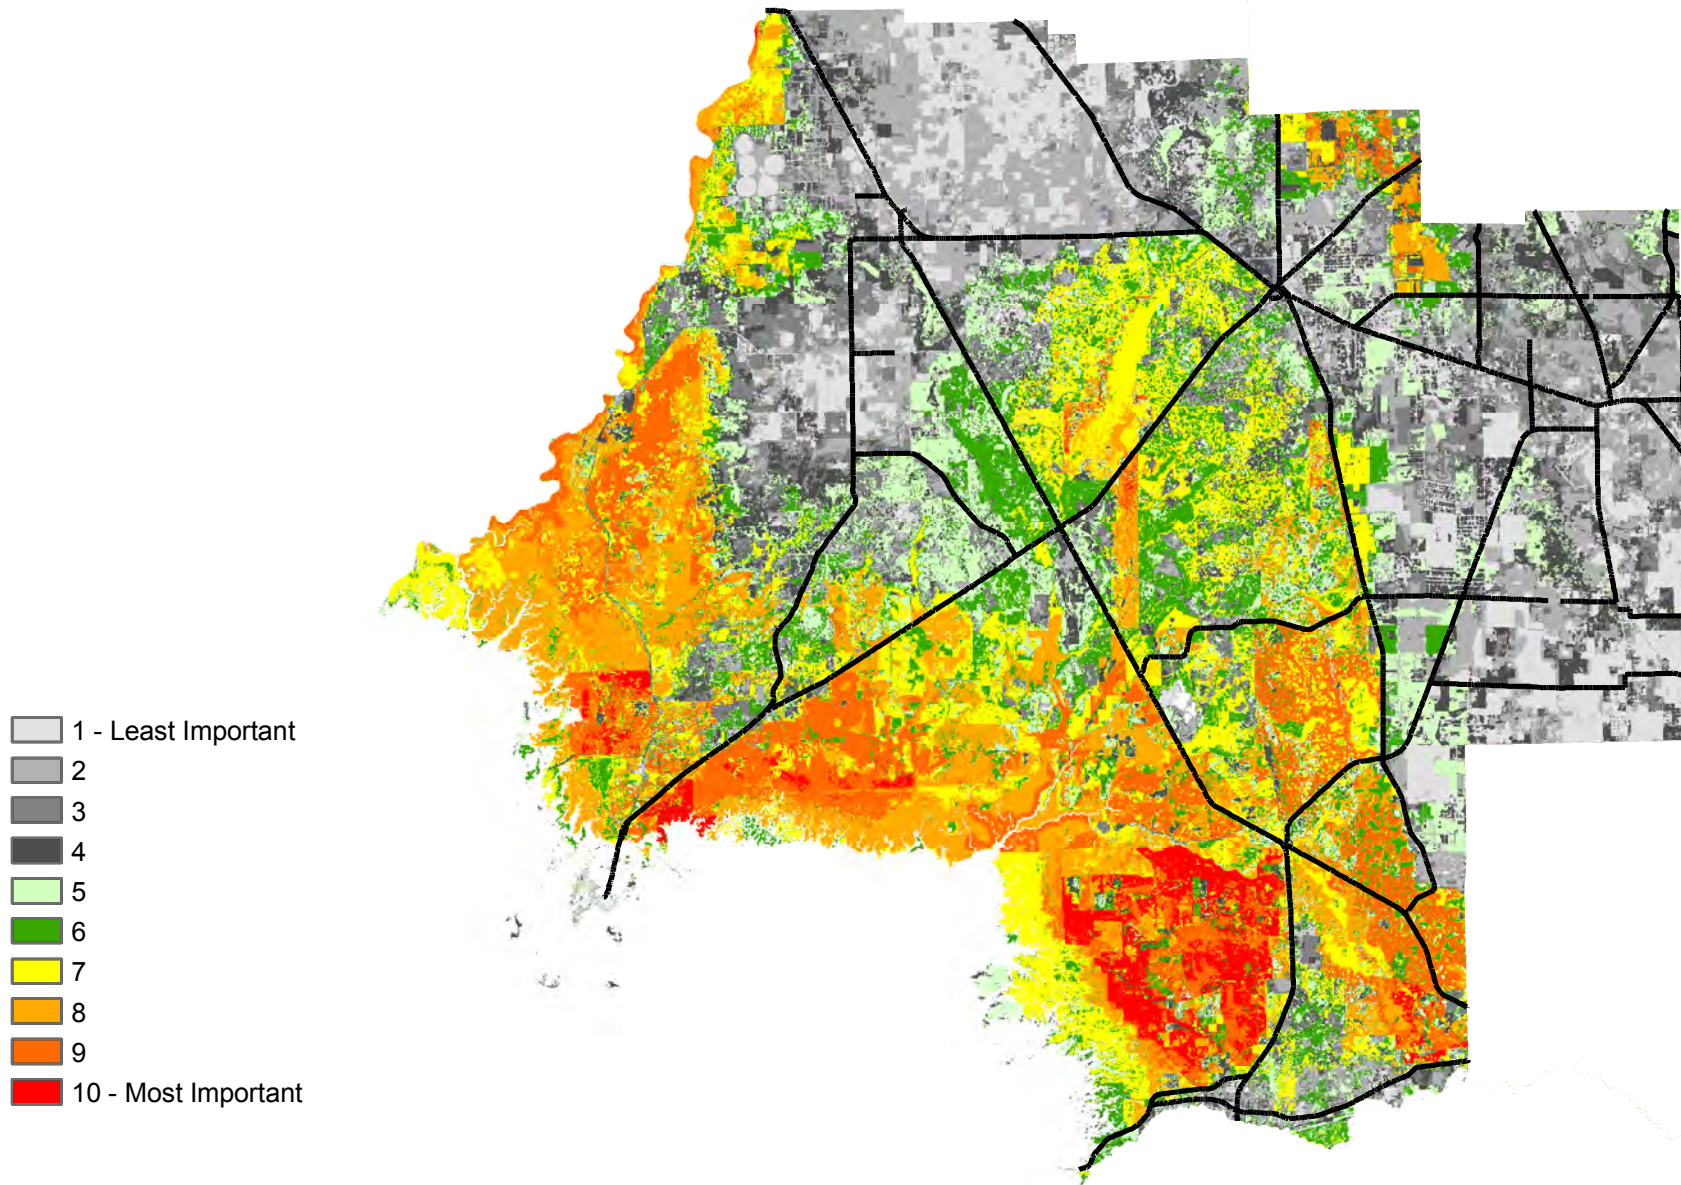

# Integrated Wildlife Habitat Ranking

Levy County, Florida

0 3 6 12 Miles